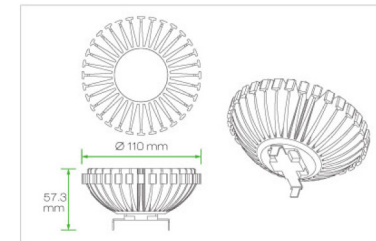

AR111

Working Voltage	12V AC/DC
Base	GX53
Weight	8.82 oz. (250g)
Operating Temp	-20°C to +40°C
Lumen Maintenance	50,000 hours
Warranty	3 Years Limited
Optional	AC Adapter

LUMINOUS INTENSITY

All chipsets maintain a tolerance of ±7% on luminous intensity measurements.

Chipsets		CREE LEDs XP-E					
Power Consumption		12 Watts					
Beam Angle		20°	30°	45°	60°	90°	135°
True White	CRI 80	3800	1950	1150	750	330	115
Natural White	CRI 80	3250	1700	920	650	290	100
Warm White	CRI 80	2900	1500	810	570	260	90

(cd)

Chipsets		CREE LEDs XP-G					
Power Consumption		12 Watts					
Beam Angle		24°	30°	50°	60°	90°	135°
True White	CRI 80	3490	2200	1250	830	430	130
Natural White	CRI 80	2950	1850	1000	700	370	110
Warm White	CRI 80	2700	1700	880	650	330	100

(cd)

Chipsets		LUXEON Rebel					
Power Consumption		12 Watts					
Beam Angle		20°	30°	45°	60°	90°	135°
True White	CRI 80	4900	2900	1350	750	410	85
Natural White	CRI 80	4800	2700	1300	720	410	85
Warm White	CRI 80	3000	1800	950	560	320	68

(cd)

Chipeets		LUXEON Rebel ES					
Power Consumption		12 Watts					
Beam Angle		24°	30°	50°	60°	90°	135°
True White	CRI 80	3300	2350	1300	850	485	120
Natural White	CRI 80	3200	2300	1270	830	450	105
Warm White	CRI 80	2400	1500	830	645	365	85

(cd)